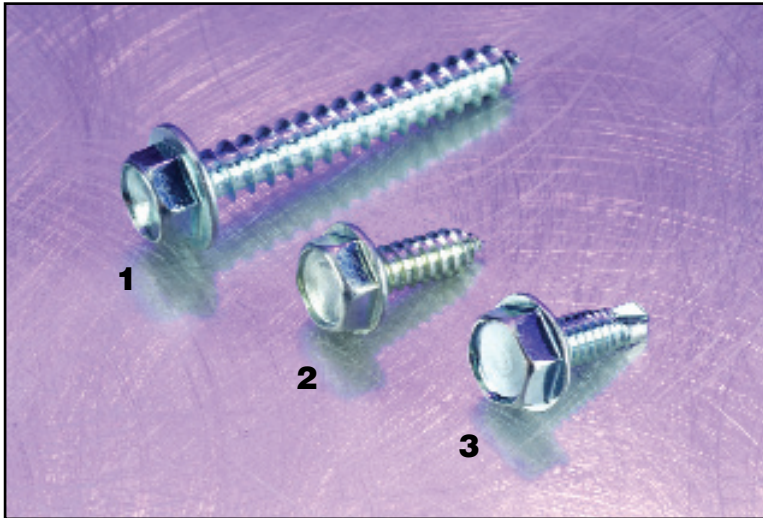

SCREWS

1 Lag   **2** Sheet Metal (SMS) Washer Head   **3** TEK