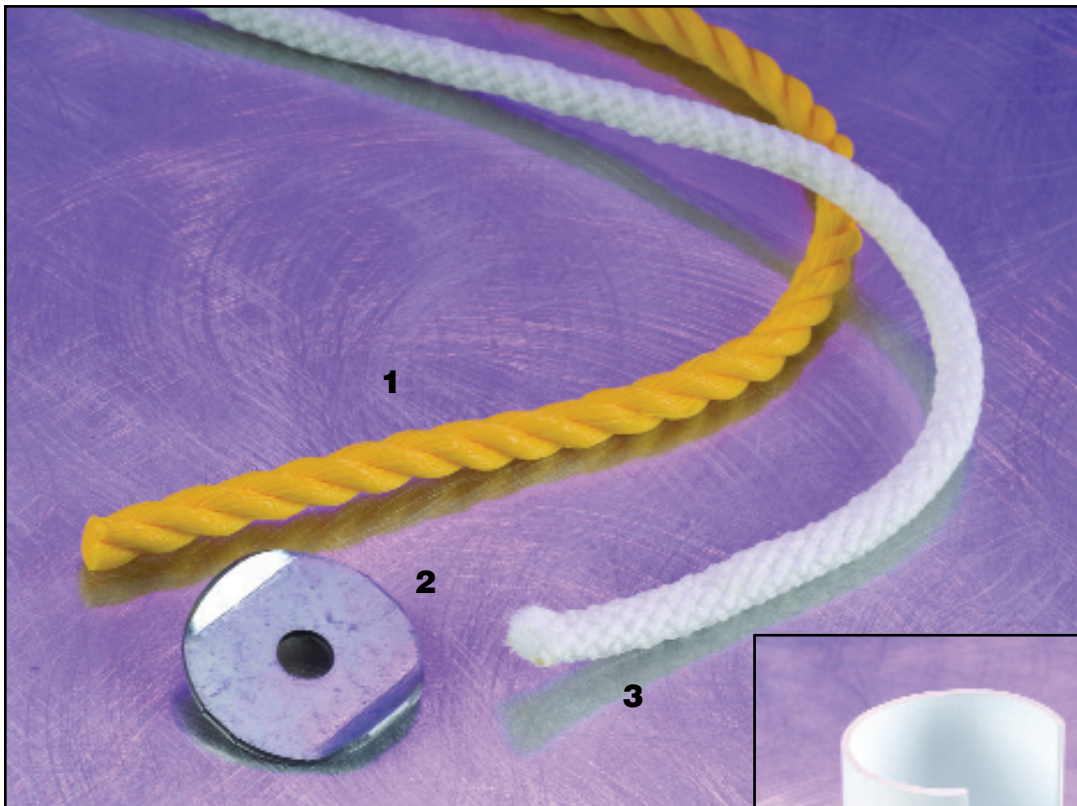

NOTE: Call for package information.

SCREW PACKS

Bottom Retainer Fastener Bag (10 pc - #8 X 1 Offslot Hex Washer Self Drilling Screws)
Bottom Retainer Fastener Bag (10 pc - #10 X 3/4 PPH Self Drilling Screws)

SPECIALTY

1 J-Clip **2 Cable Spool** **3 ORB Clevis Pin** **4 Clevis Pin** **5 Cotter Pin** **6 ORB Cotter Pin**

7 1/4 X 11/32 Track Rivet **8 1/4 X 7/16 Track Rivet**

SPECIALTY

5/16 X 5/16 Clevis Pin
3/32 X 1 Cotter Pin
ORB Clevis Pin
ORB Clip Pin
J-Clips for #10 SMS
5/8 OD X 5/16 Cable Spool

RIVETS

1/4 X 11/32 Track Rivet
1/4 X 3/8 Track Rivet
1/4 X 7/16 Track Rivet

NOTE: Call for package information.

ROPE & SPACERS

1 PolyPropylene 2 Rope Clip 3 Nylon

4 Dead Bolt Spacer 5 Handle Spacer

ROPE

5/16" Nylon - 5' pre-cut
5/16" Nylon - 1000' Bulk
5/16" Polypropylene (Yellow) - 5' pre-cut
5/16" Polypropylene (Yellow) - 6' pre-cut